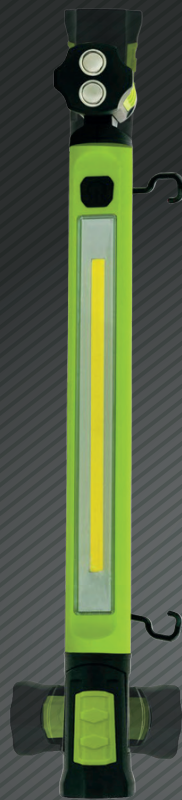

NEW
FROM LUCECO

LILW100U65UC-US
LED RECHARGABLE
10W INSPECTION TORCH

- 2 Working light modes; 100% and 50% light power
- Multi fixing - 360° folding hook, 360° swivel and tilt base with magnets
- Durable hard wearing housing
- LED battery life indicator
- Battery overcharge protection

**USB C
Charged**

12V Car Charger

LED

 CAR Charged	 6500K White	 1000 Lumens	 2.5 HRS at maximum light output	 MAGNETIC Base
--	--	--	---	--

NEW
FROM LUCECO

LUCECO

LED RECHARGABLE
10W INSPECTION TORCH

- Durable hard wearing housing
- 1200 Lumen output, 2.5 Hour Battery Duration at full output
- Supplied with 12V car charging cable

USB C
Charged

Strong
Magnetic Base

Battery
Indicator

Product Specifications

CAT NO.	COLOUR TEMP	WATTAGE	IP RATING	MATERIAL OF BODY	CRI	LUMENS	BATTERY LIFE	OVERALL DIMENSIONS	WARRANTY
LILW100U65UC-US	6500K	10W	-	-	-	1200Lm	2.5Hrs	-	2 Years