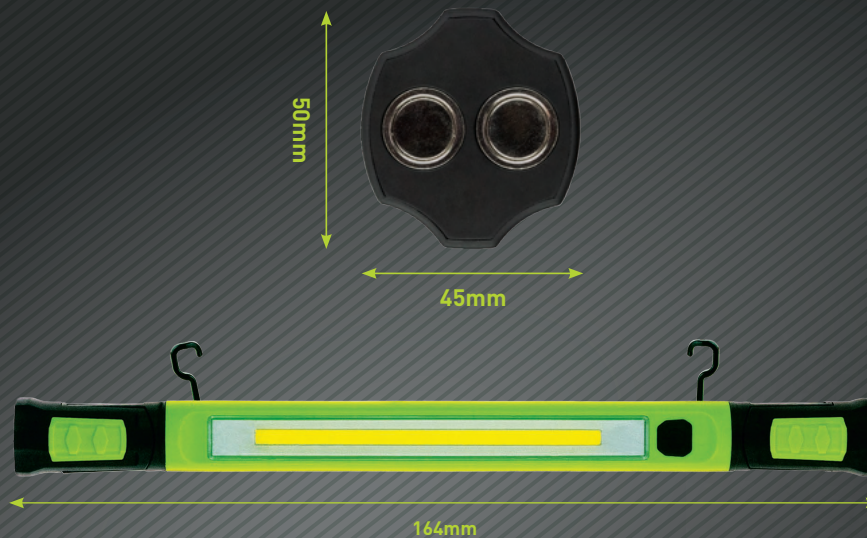

NEW
FROM LUCECO

LILW100U65UC-US
LED RECHARGABLE
10W INSPECTION TORCH

- 2 Working light modes; 100% and 50% light power
- Multi fixing - 360° folding hook, 360° swivel and tilt base with magnets
- Durable hard wearing housing
- LED battery life indicator
- Battery overcharge protection

**USB C
Charged**

12V Car Charger

LED

 CAR Charged	 6500K White	 1000 Lumens	 2.5 HRS at maximum light output	 MAGNETIC Base
--	--	--	---	--

NEW
FROM LUCECO

LUCECO

LED RECHARGABLE
10W INSPECTION TORCH

- Durable hard wearing housing
- 1200 Lumen output, 2.5 Hour Battery Duration at full output
- Supplied with 12V car charging cable

USB C
Charged

Strong
Magnetic Base

Battery
Indicator

Product Specifications

CAT NO.	COLOUR TEMP	WATTAGE	IP RATING	MATERIAL OF BODY	CRI	LUMENS	BATTERY LIFE	OVERALL DIMENSIONS	WARRANTY
LILW100U65UC-US	6500K	10W	-	-	-	1200Lm	2.5Hrs	-	2 Years