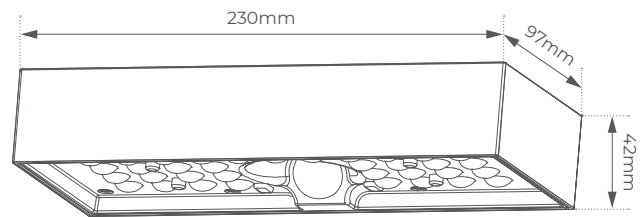

DECORATIVE SOLAR BRICK LIGHT WITH PIR MOTION SENSOR

- Adjustable PIR motion sensor with adjustable settings
- Auto charged from sunlight
- Easy installation: 2 screws, no wiring
- Lighting Time: Security: 4 nights+ / Presence 2 nights+
- Illumination Beam Angle: 140 x 70°

CAT NO.	LUMENS	WATTAGE	DIMENSIONS (MM) L×W×H
LEXSBR80G30	800	6W	230 x 97 x 42

Product Drawing

CAT NO.	BATTERY	BEAM ANGLE	PIR SENSOR DETECTION AREA	INPUT VOLTAGE	LIFESPAN	CRI	OPERATING TEMPERATURE
LEXSBR80G30	Lithium: 3.7V/ 3000mAh	140 x 70°	20° ≤6m	3.7V	30,000hrs	≥80	-20C°- 60C°