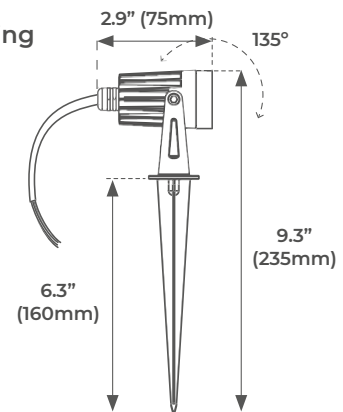

CAT NO.	LUMINAIRE LUMENS	WATTAGE
LEXLS4B40	200	3W

Product Drawing